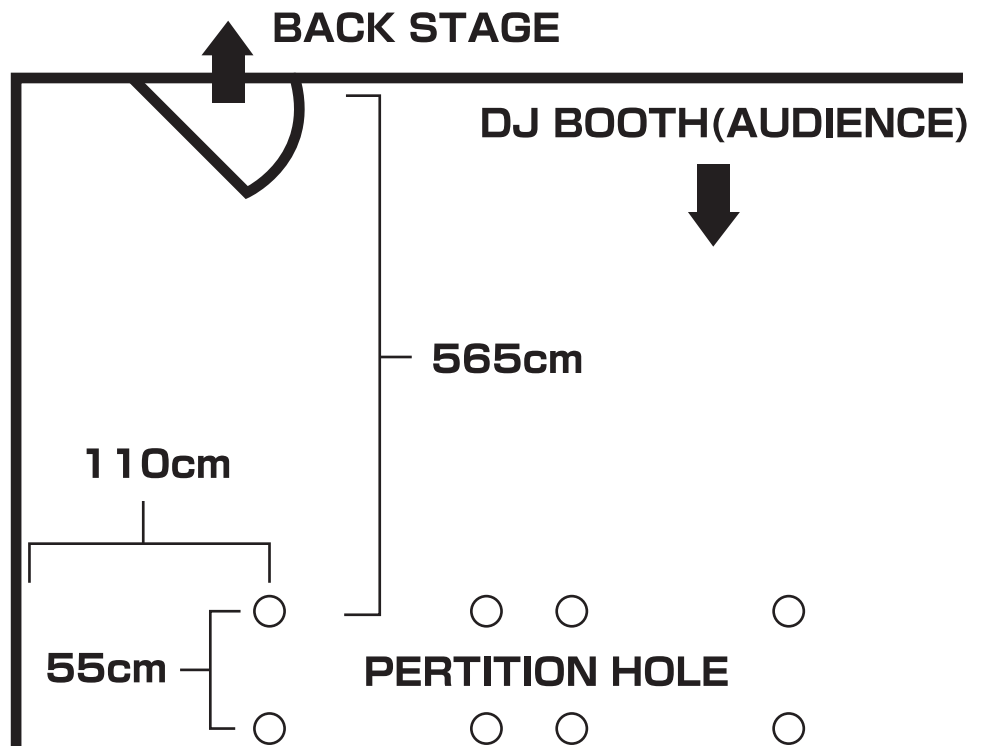

STAGE BOX

90X180X50cm

WOOD TOP - 10
COVERD(felt) TOP - 4

90X180X25cm

COVERD(felt) TOP - 4

PERTITION

MOVE SP SIZE

Rey Audio1 - (2)

Rey Audio2 - (2)

Turbo Sound - (2)